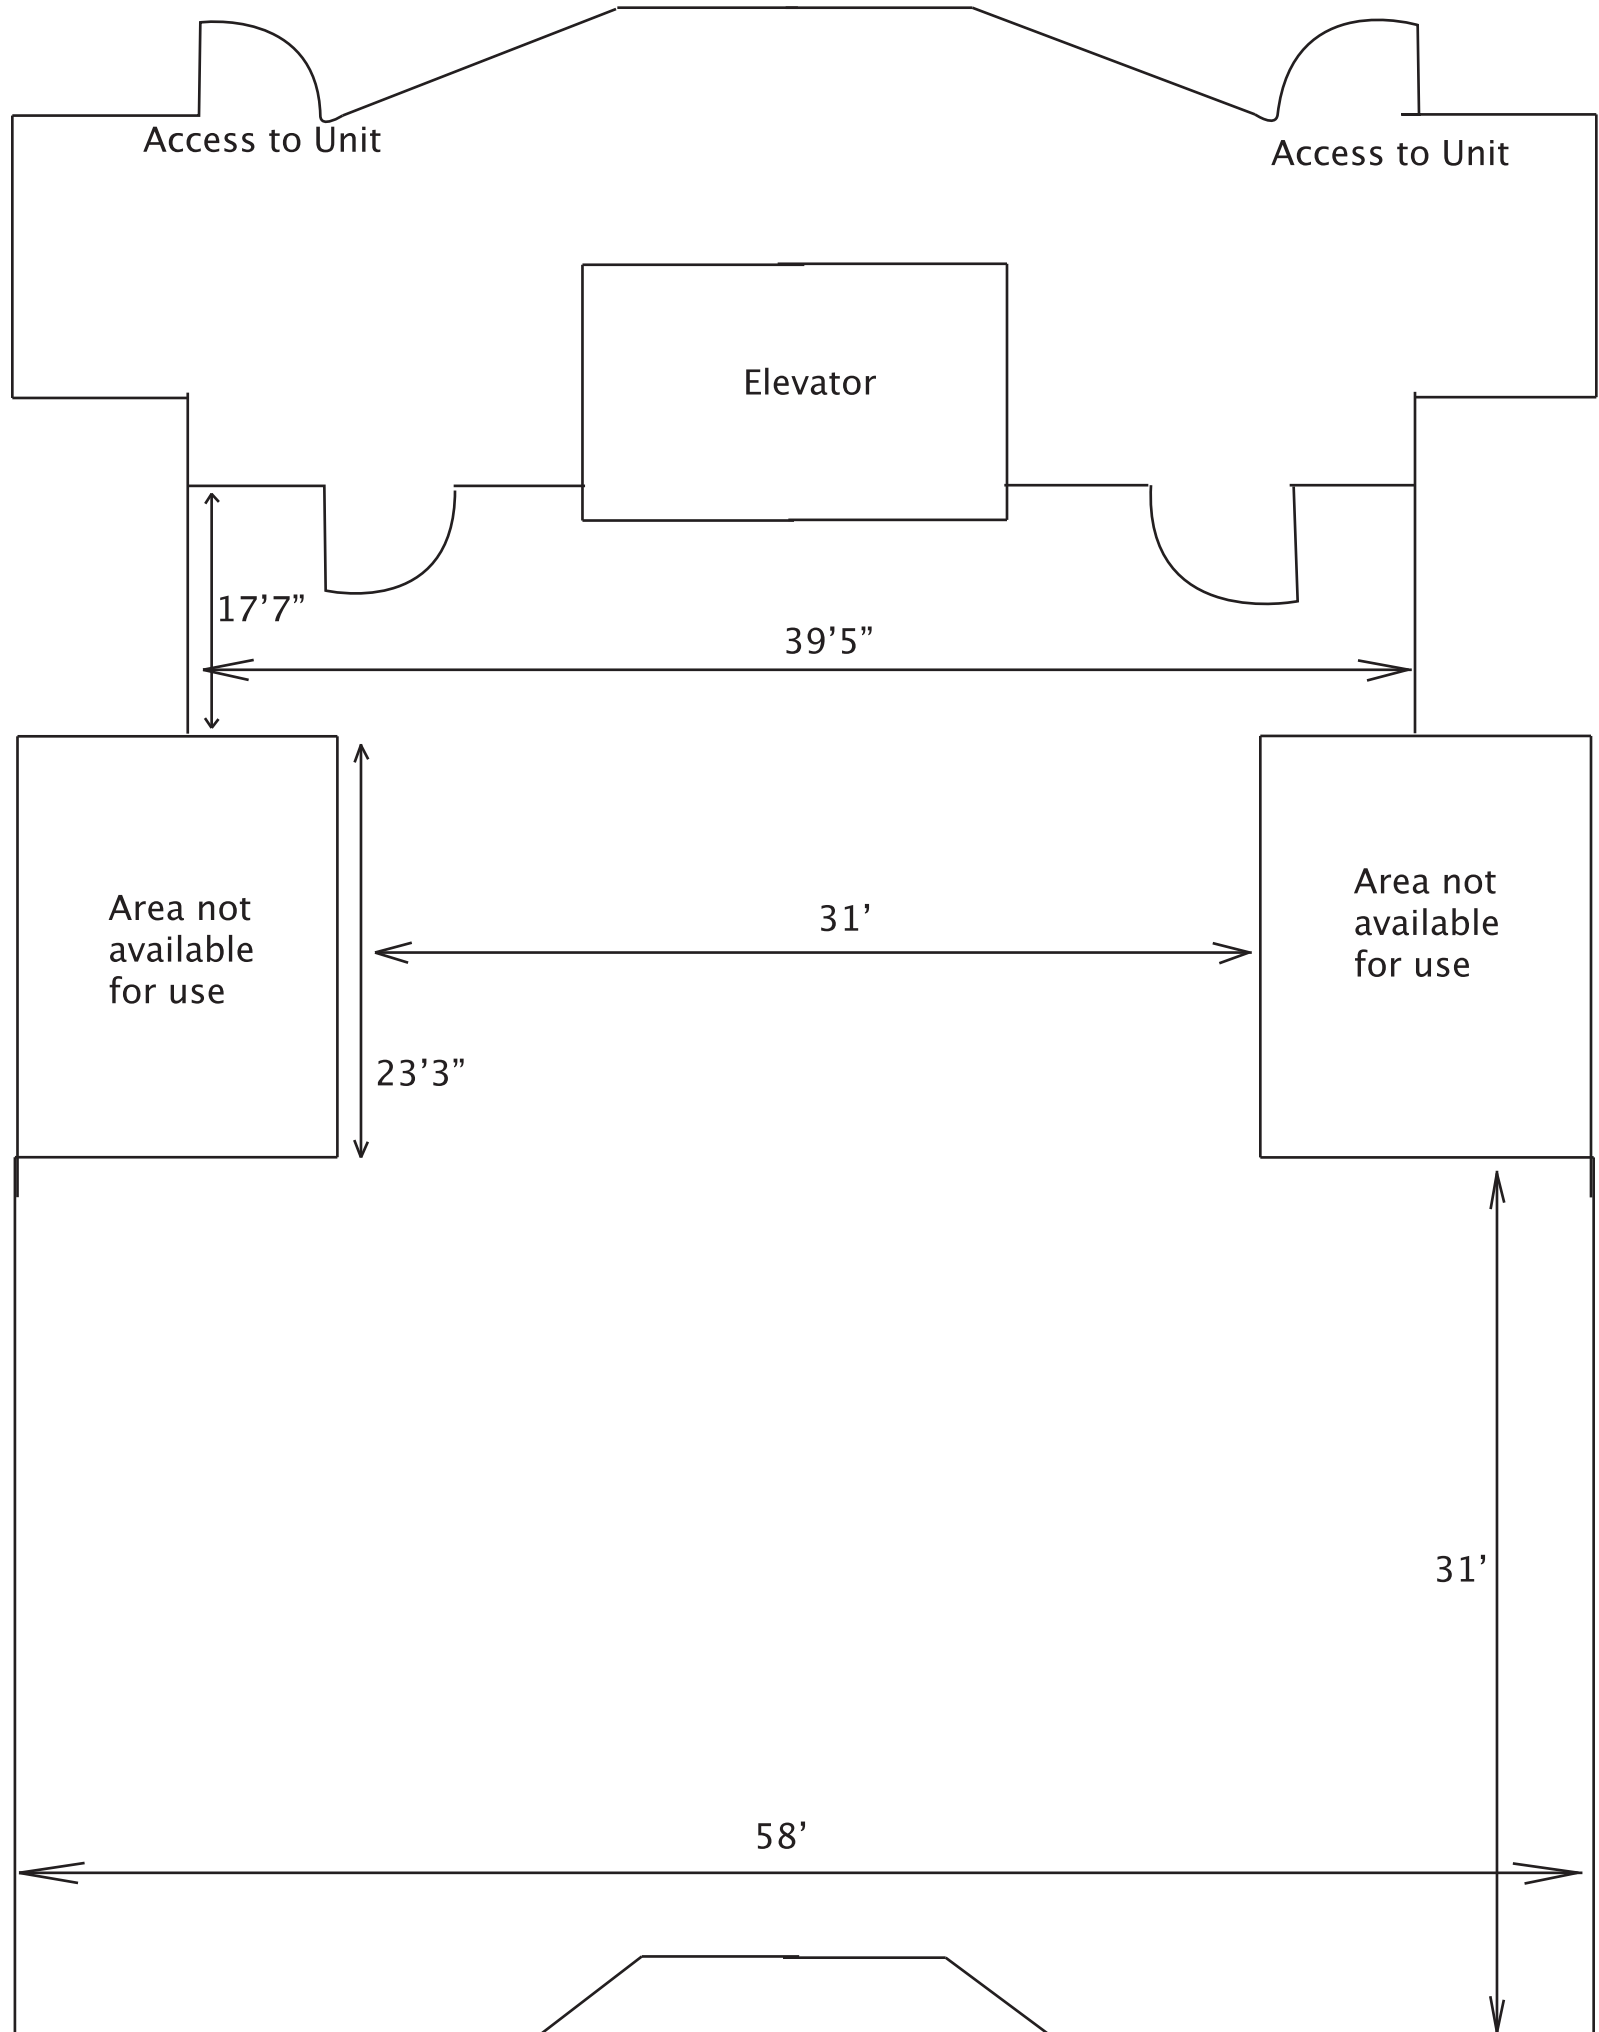

809 Rooftop Dimensions

Ocean